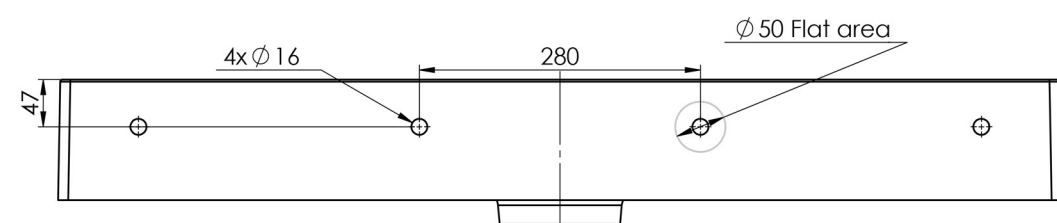

Backside view

Bottom view

 marmy.	www.marmy.eu	Name:	APEROL 100x47
		Item NR.:	6 301 96 10 11 18
Weight:	29 kg	Visible height:	12 cm
		Scale:	1:5