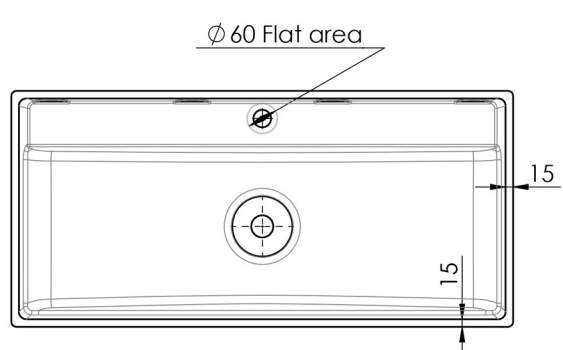

Backside view

Bottom view

 marmy.	www.marmy.eu	Name:	APEROL 100x47
		Item NR.:	6 301 96 10 11 18
Weight:	29 kg	Visible height:	12 cm
		Scale:	1:5